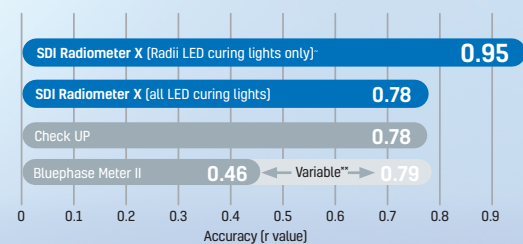

# SDI | RADIOMETER X

LED LIGHT CURING METER

## OUTSTANDING ACCURACY. NO CALIBRATION. NO DELAY.

Compatible with all LED curing lights, the new Radiometer X accurately checks LED intensity to confirm your curing performance.

- **No calibration:** Simply point and measure. No need to enter dimensions
- **No dependence:** No pairing, No apps, No display delay
- 5 year warranty

## STUDY: PROVEN ACCURACY

Results from a study of 7 radiometers and 23 curing lights has confirmed the outstanding accuracy of the Radiometer X.

Source: Dr Carlos Jose Soares [PhD]

~ Radii Plus; Radii Cal; Radii Xpert/Monowave tip; Radii Xpert/Multiwave tip.